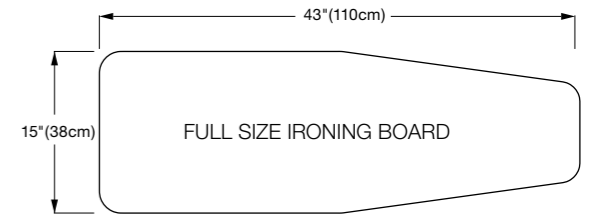

3-IN-1 MOBILE LAUNDRY CENTRE

MLC-01

Designed to replace a number of laundry essentials, thus reducing your actual space requirements by more than two thirds when the unit is packed away.

- Space-saving design
- Full-sized board
- Folds out in seconds
- Hanging rack
- Wheels for mobility
- Iron rest
- 3 basket drawers
- Clothes hamper

Accessories:

www.betterlifestyleproducts.com