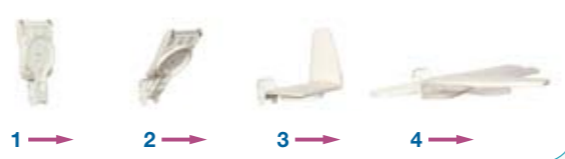

# WALL-MOUNTED IRONING CENTRE

Easy do-it-yourself installation  
Compact-sized board

Easily folds out...

...easily folds away!

Simple open and close:

With a **compact-sized 180° swivel board**, this Lifestyle Ironing Centre easily mounts to walls or cabinets, especially in narrow spaces.