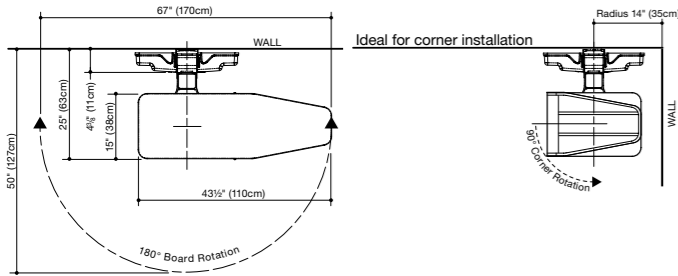

WALL-MOUNTED IRONING CENTRE

OSU-01

The original full size ironing board with a hard ABS wall cover – plus a specially designed hanging rack for garments.

- Full-sized 180° swivel board 43"(110cm) x 15"(38cm)
- Iron rest
- ABS plastic wall cover
- Easy D.I.Y. installation (fasteners and wall plate kit included)
- Hanging rack

Accessories:

www.betterlifestyleproducts.com