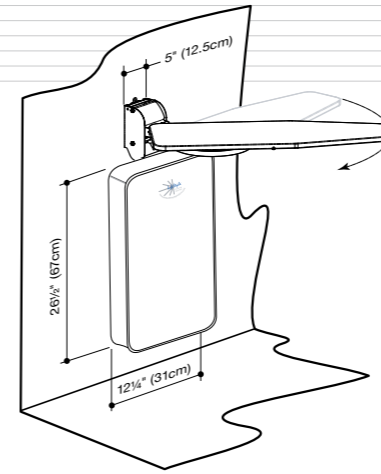

- Large-size 180° swivel board 40"(101cm) x 15"(38cm)
- Easy D.I.Y. installation (fasteners and wallplate included)
- Fabric wall cover
- Iron rest

# WALL-MOUNTED IRONING CENTRE

OSUM-01

Can also be used for cabinet installation.

Designed especially with a narrow width to fit into tight spaces and built in cabinets. It has a rectangular shaped heavy duty soft cover which sits in a vertical orientation on the wall.

- Compact 3/4 size 180° swivel board 35"(88cm) x 12"(31cm)
- Iron rest
- Fabric wall cover
- Easy D.I.Y. installation (fasteners and wallplate kit included)