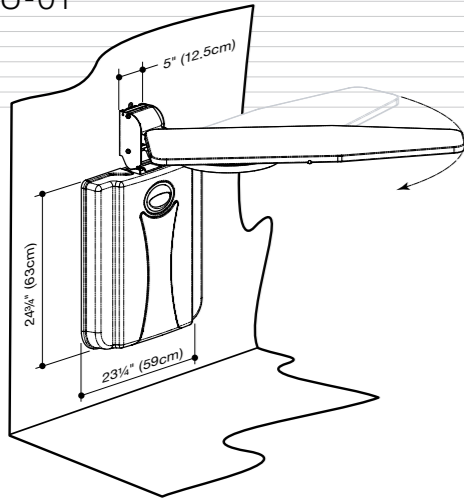

# WALL-MOUNTED IRONING CENTRE

Easy do-it-yourself installation  
Full-sized board

Easily folds out...

...easily folds away!

Simple open and close:

The Lifestyle Ironing Centre easily mounts to walls or cabinets with a full-sized 180° swivel board.

# WALL-MOUNTED IRONING CENTRE

OSU-01

The original full size ironing board with a hard ABS wall cover – plus a specially designed hanging rack for garments.

- Full-sized 180° swivel board 43"(110cm) x 15"(38cm)
- Iron rest
- ABS plastic wall cover
- Easy D.I.Y. installation (fasteners and wall plate kit included)
- Hanging rack