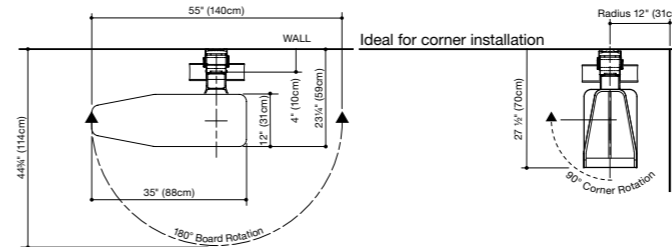

Designed especially with a narrow width to fit into tight spaces and built in cabinets. It has a rectangular shaped heavy duty soft cover which sits in a vertical orientation on the wall.

- Compact 3/4 size 180° swivel board 35"(88cm) x 12"(31cm)
- Iron rest
- Fabric wall cover
- Easy D.I.Y. installation (fasteners and wallplate kit included)

Accessories:

www.betterlifestyleproducts.com