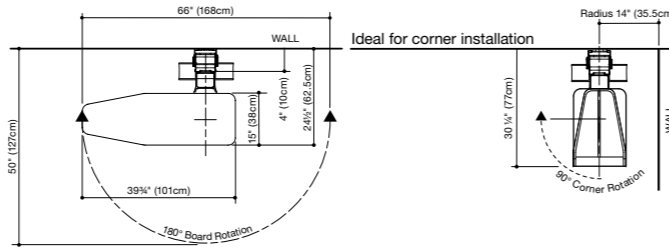

Designed especially with a narrow width to fit into tight spaces and built in cabinets. It has a rectangular shaped heavy duty soft cover which sits in a vertical orientation on the wall.

- Large-size 180° swivel board 40"(101cm) x 15"(38cm)
- Easy D.I.Y. installation (fasteners and wallplate included)
- Fabric wall cover
- Iron rest

Accessories:

www.betterlifestyleproducts.com