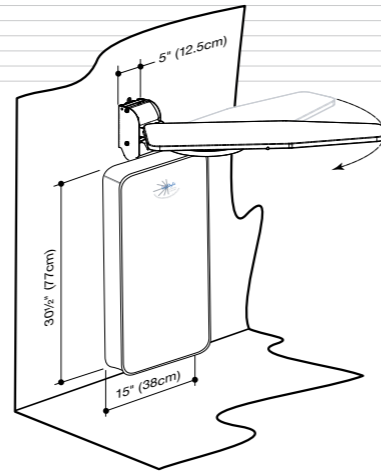

# WALL-MOUNTED IRONING CENTRE

OSU-01

The original full size ironing board with a hard ABS wall cover – plus a specially designed hanging rack for garments.

- Full-sized 180° swivel board 43"(110cm) x 15"(38cm)
- Iron rest
- ABS plastic wall cover
- Easy D.I.Y. installation (fasteners and wall plate kit included)
- Hanging rack

# WALL-MOUNTED IRONING CENTRE

OSUV-01

Can also be used for cabinet installation.

Designed especially with a narrow width to fit into tight spaces and built in cabinets. It has a rectangular shaped heavy duty soft cover which sits in a vertical orientation on the wall.

- Large-size 180° swivel board 40"(101cm) x 15"(38cm)
- Easy D.I.Y. installation (fasteners and wallplate included)
- Fabric wall cover
- Iron rest